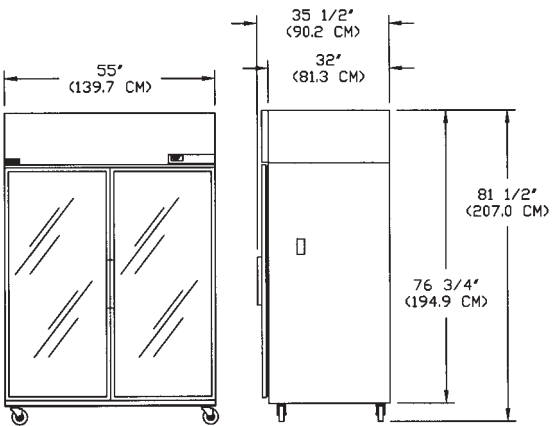

TOP

NSCR211

NSCR482

NSCR763

NSCR211

NSCR482

NSCR763

FRONT

SIDE

SPECIFICATIONS

	NSCR211	NSCR482	NSCR763
Crated Height (in) (cm)	81" (205.7 cm)	81" (205.7 cm)	81" (205.7 cm)
Crated Width (in) (cm)	31" (78.7 cm)	59" (149.9 cm)	86" (218.4 cm)
Crated Depth (in) (cm)	38" (96.5 cm)	38" (96.5 cm)	38" (96.5 cm)
Crated Weight (lbs) (kg)	365 (165.5 kg)	545 (247.2 kg)	750 (340.1 kg)
Interior Height (in) (cm)	59" (149.9 cm)	59" (149.9 cm)	59" (149.9 cm)
Interior Width (in) (cm)	23-1/2" (59.7 cm)	51" (129.5 cm)	78-1/2" (199.4 cm)
Interior Depth (in) (cm)	28" (71.1 cm)	28" (71.1 cm)	28" (71.1 cm)
Overall Height* (in) (cm)	81-1/2" (207.0 cm)	81-1/2" (207.0 cm)	82-3/4" (210.2 cm)
Overall Width (in) (cm)	27-1/2" (69.9 cm)	55" (139.7 cm)	82-1/2" (209.6 cm)
Overall Depth (in) (cm)	35-1/2" (90.2 cm)	35-1/2" (90.2 cm)	35-1/2" (90.2 cm)
Gross Cubage (ft. ³) (m ³)	22.5 (0.64)	48.8 (1.38)	75.0 (2.12)
Epoxy Coated Shelves	N/A	3	6
Number of Solid Stainless			
Steel Half Shelves	3	3	3
Number of Casters	4	4	6**
Number of Legs	4 (optional)	4 (optional)	6 (standard)
Condensing Unit Size	1/4	1/2	3/4
Refrigerant	R-22	R-22	R-22
Electrical Characteristics	115/60/1	115/60/1	115/208-230/60/1
Cord & Plug Furnished	Yes	Yes	No**
Maximum Fuse Size	15	15	15
NEMA Plug Configuration	5-15P	5-15P	N/A
Total Amp Draw	10	12	12

Specifications subject to change without notice.

* The overall heights shown in the table and drawings are with casters. With 6" legs, the overall height is 82-3/4" (210.2 cm).

**This model is available with a cord connection and casters. Consult the Factory.