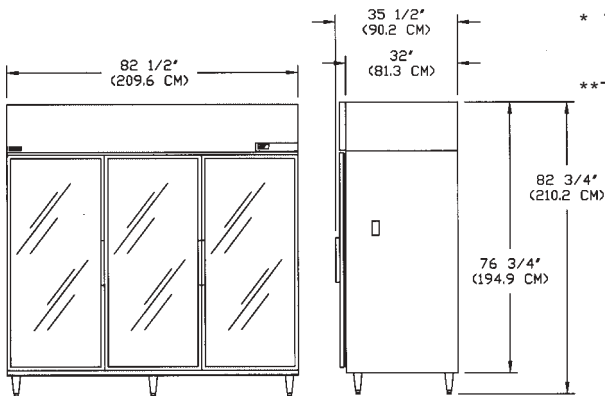

TOP

NSCR211

NSCR482

NSCR763

NSCR211

NSCR482

NSCR763

FRONT

SIDE

SPECIFICATIONS

	NSCR211	NSCR482	NSCR763
Crated Height (in) (cm)	81" (205.7 cm)	81" (205.7 cm)	81" (205.7 cm)
Crated Width (in) (cm)	31" (78.7 cm)	59" (149.9 cm)	86" (218.4 cm)
Crated Depth (in) (cm)	38" (96.5 cm)	38" (96.5 cm)	38" (96.5 cm)
Crated Weight (lbs) (kg)	365 (165.5 kg)	545 (247.2 kg)	750 (340.1 kg)
Interior Height (in) (cm)	59" (149.9 cm)	59" (149.9 cm)	59" (149.9 cm)
Interior Width (in) (cm)	23-1/2" (59.7 cm)	51" (129.5 cm)	78-1/2" (199.4 cm)
Interior Depth (in) (cm)	28" (71.1 cm)	28" (71.1 cm)	28" (71.1 cm)
Overall Height* (in) (cm)	81-1/2" (207.0 cm)	81-1/2" (207.0 cm)	82-3/4" (210.2 cm)
Overall Width (in) (cm)	27-1/2" (69.9 cm)	55" (139.7 cm)	82-1/2" (209.6 cm)
Overall Depth (in) (cm)	35-1/2" (90.2 cm)	35-1/2" (90.2 cm)	35-1/2" (90.2 cm)
Gross Cubage (ft. ³) (m ³)	22.5 (0.64)	48.8 (1.38)	75.0 (2.12)
Epoxy Coated Shelves	N/A	3	6
Number of Solid Stainless			
Steel Half Shelves	3	3	3
Number of Casters	4	4	6**
Number of Legs	4 (optional)	4 (optional)	6 (standard)
Condensing Unit Size	1/4	1/2	3/4
Refrigerant	R-22	R-22	R-22
Electrical Characteristics	115/60/1	115/60/1	115/208-230/60/1
Cord & Plug Furnished	Yes	Yes	No**
Maximum Fuse Size	15	15	15
NEMA Plug Configuration	5-15P	5-15P	N/A
Total Amp Draw	10	12	12

Specifications subject to change without notice.

* The overall heights shown in the table and drawings are with casters. With 6" legs, the overall height is 82-3/4" (210.2 cm).

**This model is available with a cord connection and casters. Consult the Factory.