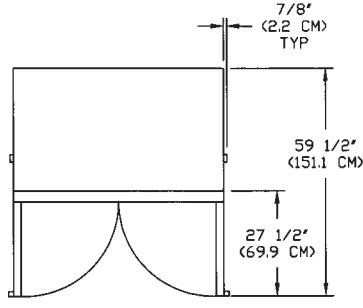

TOP

NSCR211

NSCR482

NSCR763

NSCR211

NSCR482

NSCR763

FRONT

SIDE

SPECIFICATIONS

	NSCR211	NSCR482	NSCR763
Crated Height (in) (cm)	81" (205.7 cm)	81" (205.7 cm)	81" (205.7 cm)
Crated Width (in) (cm)	31" (78.7 cm)	59" (149.9 cm)	86" (218.4 cm)
Crated Depth (in) (cm)	38" (96.5 cm)	38" (96.5 cm)	38" (96.5 cm)
Crated Weight (lbs) (kg)	365 (165.5 kg)	545 (247.2 kg)	750 (340.1 kg)
Interior Height (in) (cm)	59" (149.9 cm)	59" (149.9 cm)	59" (149.9 cm)
Interior Width (in) (cm)	23-1/2" (59.7 cm)	51" (129.5 cm)	78-1/2" (199.4 cm)
Interior Depth (in) (cm)	28" (71.1 cm)	28" (71.1 cm)	28" (71.1 cm)
Overall Height* (in) (cm)	81-1/2" (207.0 cm)	81-1/2" (207.0 cm)	82-3/4" (210.2 cm)
Overall Width (in) (cm)	27-1/2" (69.9 cm)	55" (139.7 cm)	82-1/2" (209.6 cm)
Overall Depth (in) (cm)	35-1/2" (90.2 cm)	35-1/2" (90.2 cm)	35-1/2" (90.2 cm)
Gross Cubage (ft. ³) (m ³)	22.5 (0.64)	48.8 (1.38)	75.0 (2.12)
Epoxy Coated Shelves	N/A	3	6
Number of Solid Stainless			
Steel Half Shelves	3	3	3
Number of Casters	4	4	6**
Number of Legs	4 (optional)	4 (optional)	6 (standard)
Condensing Unit Size	1/4	1/2	3/4
Refrigerant	R-22	R-22	R-22
Electrical Characteristics	115/60/1	115/60/1	115/208-230/60/1
Cord & Plug Furnished	Yes	Yes	No**
Maximum Fuse Size	15	15	15
NEMA Plug Configuration	5-15P	5-15P	N/A
Total Amp Draw	10	12	12

Specifications subject to change without notice.

* The overall heights shown in the table and drawings are with casters. With 6" legs, the overall height is 82-3/4" (210.2 cm).

**This model is available with a cord connection and casters. Consult the Factory.