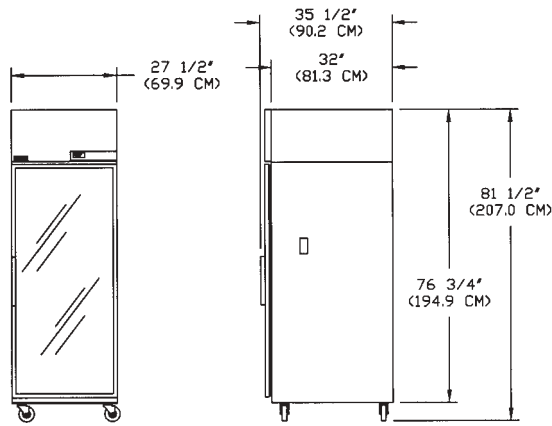

TOP

NSCR211

NSCR482

NSCR763

NSCR211

NSCR482

NSCR763

FRONT

SIDE

SPECIFICATIONS

	NSCR211	NSCR482	NSCR763
Crated Height (in) (cm)	81" (205.7 cm)	81" (205.7 cm)	81" (205.7 cm)
Crated Width (in) (cm)	31" (78.7 cm)	59" (149.9 cm)	86" (218.4 cm)
Crated Depth (in) (cm)	38" (96.5 cm)	38" (96.5 cm)	38" (96.5 cm)
Crated Weight (lbs) (kg)	365 (165.5 kg)	545 (247.2 kg)	750 (340.1 kg)
Interior Height (in) (cm)	59" (149.9 cm)	59" (149.9 cm)	59" (149.9 cm)
Interior Width (in) (cm)	23-1/2" (59.7 cm)	51" (129.5 cm)	78-1/2" (199.4 cm)
Interior Depth (in) (cm)	28" (71.1 cm)	28" (71.1 cm)	28" (71.1 cm)
Overall Height* (in) (cm)	81-1/2" (207.0 cm)	81-1/2" (207.0 cm)	82-3/4" (210.2 cm)
Overall Width (in) (cm)	27-1/2" (69.9 cm)	55" (139.7 cm)	82-1/2" (209.6 cm)
Overall Depth (in) (cm)	35-1/2" (90.2 cm)	35-1/2" (90.2 cm)	35-1/2" (90.2 cm)
Gross Cubage (ft. ³) (m ³)	22.5 (0.64)	48.8 (1.38)	75.0 (2.12)
Epoxy Coated Shelves	N/A	3	6
Number of Solid Stainless			
Steel Half Shelves	3	3	3
Number of Casters	4	4	6**
Number of Legs	4 (optional)	4 (optional)	6 (standard)
Condensing Unit Size	1/4	1/2	3/4
Refrigerant	R-22	R-22	R-22
Electrical Characteristics	115/60/1	115/60/1	115/208-230/60/1
Cord & Plug Furnished	Yes	Yes	No**
Maximum Fuse Size	15	15	15
NEMA Plug Configuration	5-15P	5-15P	N/A
Total Amp Draw	10	12	12

Specifications subject to change without notice.

* The overall heights shown in the table and drawings are with casters. With 6" legs, the overall height is 82-3/4" (210.2 cm).

**This model is available with a cord connection and casters. Consult the Factory.