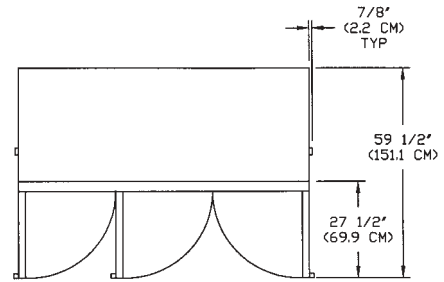

TOP

NSCR211

NSCR482

NSCR763

NSCR211

NSCR482

NSCR763

FRONT

SIDE

SPECIFICATIONS

	NSCR211	NSCR482	NSCR763
Crated Height (in) (cm)	81" (205.7 cm)	81" (205.7 cm)	81" (205.7 cm)
Crated Width (in) (cm)	31" (78.7 cm)	59" (149.9 cm)	86" (218.4 cm)
Crated Depth (in) (cm)	38" (96.5 cm)	38" (96.5 cm)	38" (96.5 cm)
Crated Weight (lbs) (kg)	365 (165.5 kg)	545 (247.2 kg)	750 (340.1 kg)
Interior Height (in) (cm)	59" (149.9 cm)	59" (149.9 cm)	59" (149.9 cm)
Interior Width (in) (cm)	23-1/2" (59.7 cm)	51" (129.5 cm)	78-1/2" (199.4 cm)
Interior Depth (in) (cm)	28" (71.1 cm)	28" (71.1 cm)	28" (71.1 cm)
Overall Height* (in) (cm)	81-1/2" (207.0 cm)	81-1/2" (207.0 cm)	82-3/4" (210.2 cm)
Overall Width (in) (cm)	27-1/2" (69.9 cm)	55" (139.7 cm)	82-1/2" (209.6 cm)
Overall Depth (in) (cm)	35-1/2" (90.2 cm)	35-1/2" (90.2 cm)	35-1/2" (90.2 cm)
Gross Cubage (ft. ³) (m ³)	22.5 (0.64)	48.8 (1.38)	75.0 (2.12)
Epoxy Coated Shelves	N/A	3	6
Number of Solid Stainless			
Steel Half Shelves	3	3	3
Number of Casters	4	4	6**
Number of Legs	4 (optional)	4 (optional)	6 (standard)
Condensing Unit Size	1/4	1/2	3/4
Refrigerant	R-22	R-22	R-22
Electrical Characteristics	115/60/1	115/60/1	115/208-230/60/1
Cord & Plug Furnished	Yes	Yes	No**
Maximum Fuse Size	15	15	15
NEMA Plug Configuration	5-15P	5-15P	N/A
Total Amp Draw	10	12	12

Specifications subject to change without notice.

* The overall heights shown in the table and drawings are with casters. With 6" legs, the overall height is 82-3/4" (210.2 cm).

**This model is available with a cord connection and casters. Consult the Factory.