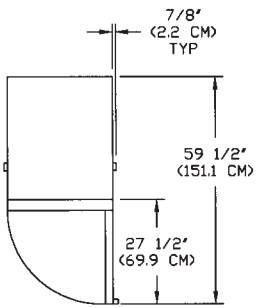

TOP

NSCR211

NSCR482

NSCR763

NSCR211

NSCR482

NSCR763

FRONT

SIDE

SPECIFICATIONS

	NSCR211	NSCR482	NSCR763
Crated Height (in) (cm)	81" (205.7 cm)	81" (205.7 cm)	81" (205.7 cm)
Crated Width (in) (cm)	31" (78.7 cm)	59" (149.9 cm)	86" (218.4 cm)
Crated Depth (in) (cm)	38" (96.5 cm)	38" (96.5 cm)	38" (96.5 cm)
Crated Weight (lbs) (kg)	365 (165.5 kg)	545 (247.2 kg)	750 (340.1 kg)
Interior Height (in) (cm)	59" (149.9 cm)	59" (149.9 cm)	59" (149.9 cm)
Interior Width (in) (cm)	23-1/2" (59.7 cm)	51" (129.5 cm)	78-1/2" (199.4 cm)
Interior Depth (in) (cm)	28" (71.1 cm)	28" (71.1 cm)	28" (71.1 cm)
Overall Height* (in) (cm)	81-1/2" (207.0 cm)	81-1/2" (207.0 cm)	82-3/4" (210.2 cm)
Overall Width (in) (cm)	27-1/2" (69.9 cm)	55" (139.7 cm)	82-1/2" (209.6 cm)
Overall Depth (in) (cm)	35-1/2" (90.2 cm)	35-1/2" (90.2 cm)	35-1/2" (90.2 cm)
Gross Cubage (ft. ³) (m ³)	22.5 (0.64)	48.8 (1.38)	75.0 (2.12)
Epoxy Coated Shelves	N/A	3	6
Number of Solid Stainless			
Steel Half Shelves	3	3	3
Number of Casters	4	4	6**
Number of Legs	4 (optional)	4 (optional)	6 (standard)
Condensing Unit Size	1/4	1/2	3/4
Refrigerant	R-22	R-22	R-22
Electrical Characteristics	115/60/1	115/60/1	115/208-230/60/1
Cord & Plug Furnished	Yes	Yes	No**
Maximum Fuse Size	15	15	15
NEMA Plug Configuration	5-15P	5-15P	N/A
Total Amp Draw	10	12	12

Specifications subject to change without notice.

* The overall heights shown in the table and drawings are with casters. With 6" legs, the overall height is 82-3/4" (210.2 cm).

**This model is available with a cord connection and casters. Consult the Factory.